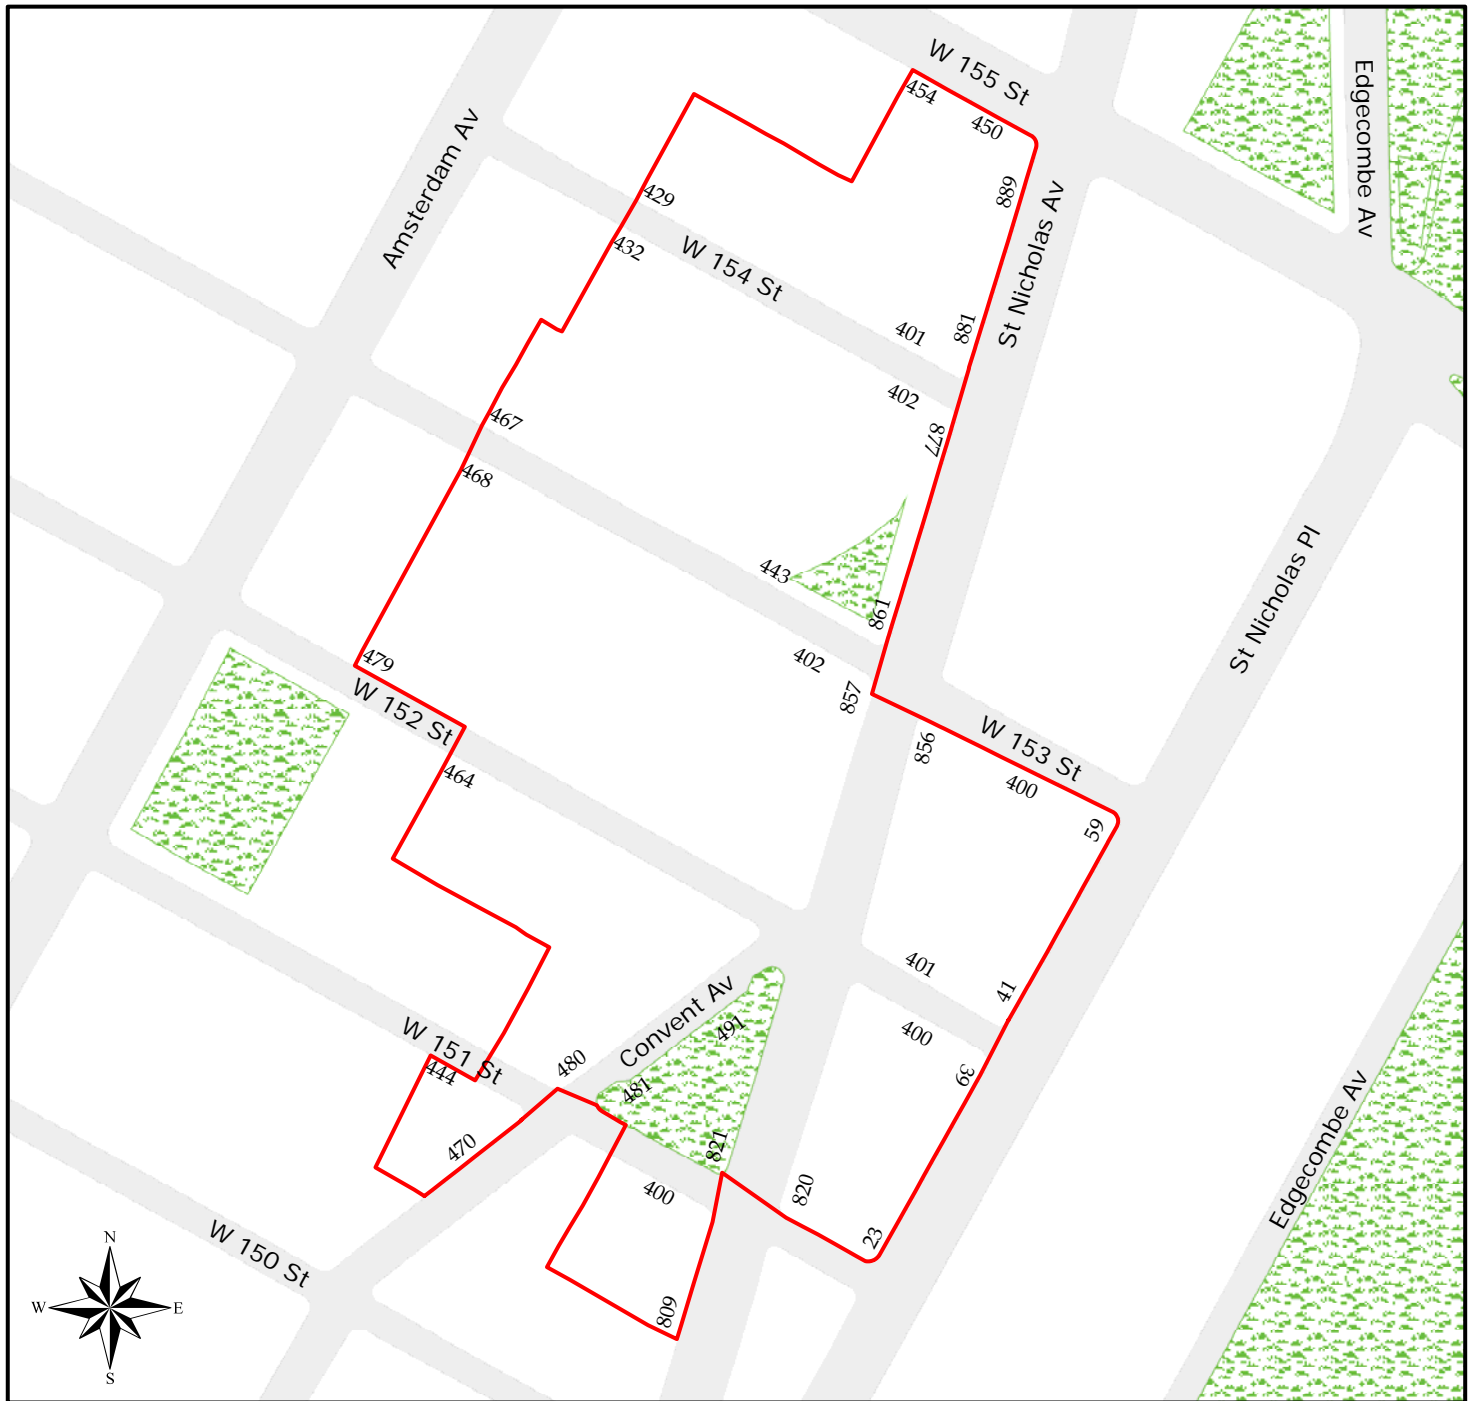

## Hamilton Heights/Sugar Hill Historic District & Extension

Original District Designated June 27, 2000

Extension Designated October 23, 2001

-  Historic District Boundaries
-  Historic District Extension

# Hamilton Heights/Sugar Hill Northeast

Hamilton Heights/Sugar Hill Northeast  
Historic District  
Manhattan  
Designated October 23, 2001

 Historic District Boundaries

# Hamilton Heights/Sugar Hill Northwest

Hamilton Heights/Sugar Hill Northwest  
Historic District  
Manhattan  
Designated June 18, 2002

 Historic District Boundaries